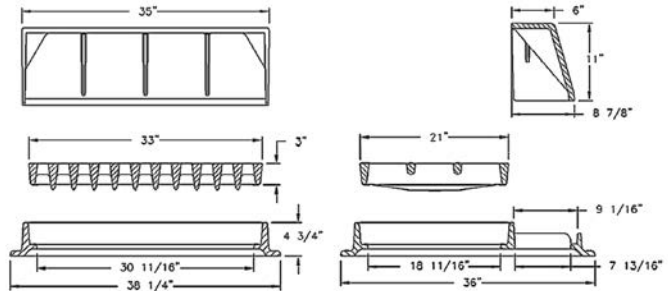

5352 CATCH BASIN INLET

Heavy duty
 Approximate 262 sq. in. open area

Options

- Special lettered grates
- “DUMP NO WASTE!” lettering and fish logo
- Uses 5353 hood and frame
- Uses 7080 hood and frame

5353 CATCH BASIN INLET

Heavy duty
 Uses 5352M grate
 Approximate 262 sq. in. open area
 With Type T back “DUMP NO WASTE!”
 lettering and fish image

Supplied By:

877-903-7246

www.trenchdrainsupply.com