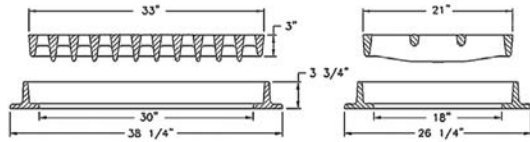

5352 CATCH BASIN INLET

Heavy duty
 Approximate 262 sq. in. open area

Options

- Special lettered grates
- “DUMP NO WASTE!” lettering and fish logo
- Uses 5353 hood and frame
- Uses 7080 hood and frame

5353 CATCH BASIN INLET

Heavy duty
 Uses 5352M grate
 Approximate 262 sq. in. open area
 With Type T back “DUMP NO WASTE!”
 lettering and fish image

Supplied By:

877-903-7246

www.trenchdrainsupply.com